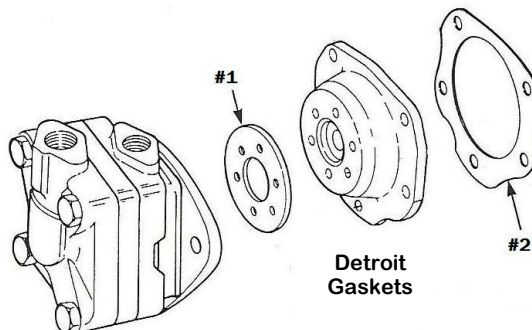

STEERING RELATED PARTS

Pump Mounting Gaskets, Gear Mounting Brackets,
Sector / Pitman Shafts, Filters, Reservoirs, Dip Sticks
Ball Studs, Yokes, Tie Rod Ends, Slip Shafts, Draglinks

Medium & Heavy Duty Applications

764 CR 383 - CLEVELAND, TEXAS 77327 Ph: #281.386.7229 Fax: #281.432.1332 Web: www.srtp.us

STEERING “PARTS”

(Medium / Heavy Duty Trucks, Off Road Trucks & Work Over Rigs)

“PUMP MOUNTING GASKETS”

APPLICATION	NOTES	SRTP PART #
Cummins	Pump Mt. Gasket	154916
Detroit 6V / 8V (5 bolt)	Pump Mt. Gasket (See item #2)	23515145
Detroit 6V / 8V (6 bolt)	Pump Mt. Gasket (See item #1)	5168852