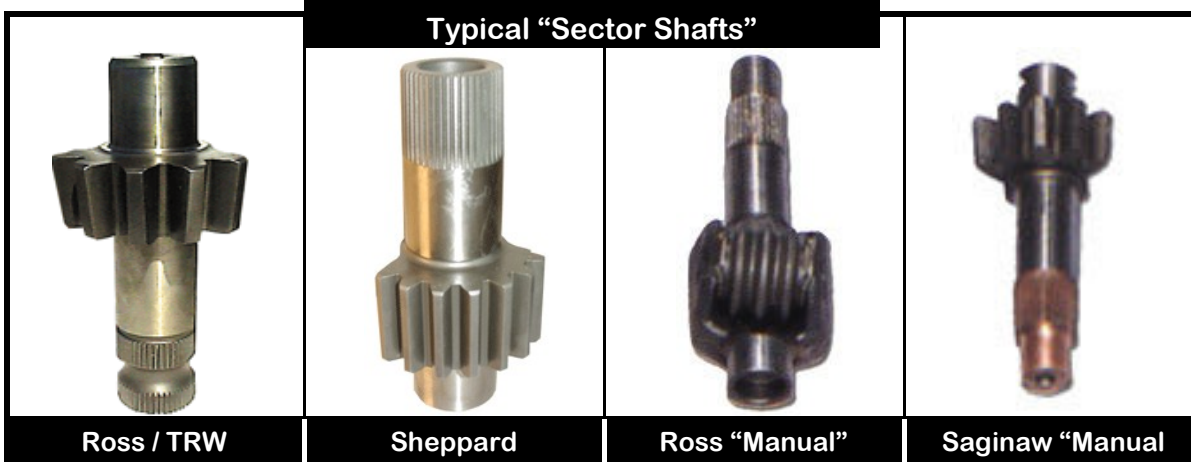

“SRTP, INC”

STEERING REBUILDERS & TRUCK PARTS, INC.

764 CR 383 - CLEVELAND, TEXAS 77327 Ph: #281.386.7229 Fax: #281.432.1332 Web: www.srtp.us

STEERING “PARTS”

(Medium / Heavy Duty Trucks, Off Road Trucks & Work Over Rigs)

“SECTOR SHAFTS” (Saginaw, Sheppard, Ross / TRW)

The following chart below list some common numbers. Please call (281) 386-7229 for Price & Availability.

OEM	GEAR #	SRTP PART #	OEM	GEAR #	SRTP PART #
Sheppard	392SCH	0858643	Sheppard	M100PGF	18703732
Sheppard	392CG	0858943	Sheppard	M100PJB	18703733
Sheppard	292AJL / RR	1850783	TRW / Ross	HF64102	HF644012A10450
Sheppard	492SG	1851013	TRW / Ross	HF64045 / 076	HF644104A10387
Sheppard	392SX	1852753	TRW / Ross	HF64061	HF644108A10656
Sheppard	392SBV	1854383	TRW / Ross	HF64062 / 088	HF644108A10719
Sheppard	492SAG	1854923	TRW / Ross	HF64114	HF644108A10775
Sheppard	392SGA	1855383	TRW / Ross	HF64101 / 113	HF644108A10839
Sheppard	292SDT	1855413	TRW / Ross	HFB52013 / 014	HFB524100A1398
Sheppard	292SCA	1870213	TRW / Ross	HFB64079 / 080	HFB644100A10397
Sheppard	292SDV	1870273	TRW / Ross	HFB64057 / 104	HFB644100A10372
Sheppard	492SAF	1854913K	TRW / Ross	HFB70 / TAS85	HFB704100A10406
Sheppard	592SBY	1855233K	TRW / Ross	HFB70 / TAS85	HFB704100A10444
Sheppard	M80SAA / PBF	18703031	TRW / Ross	TAS40024	TAS404100A10358
Sheppard	M80SAT / SAE	18703033	TRW / Ross	TAS55001	TAS554100A10336